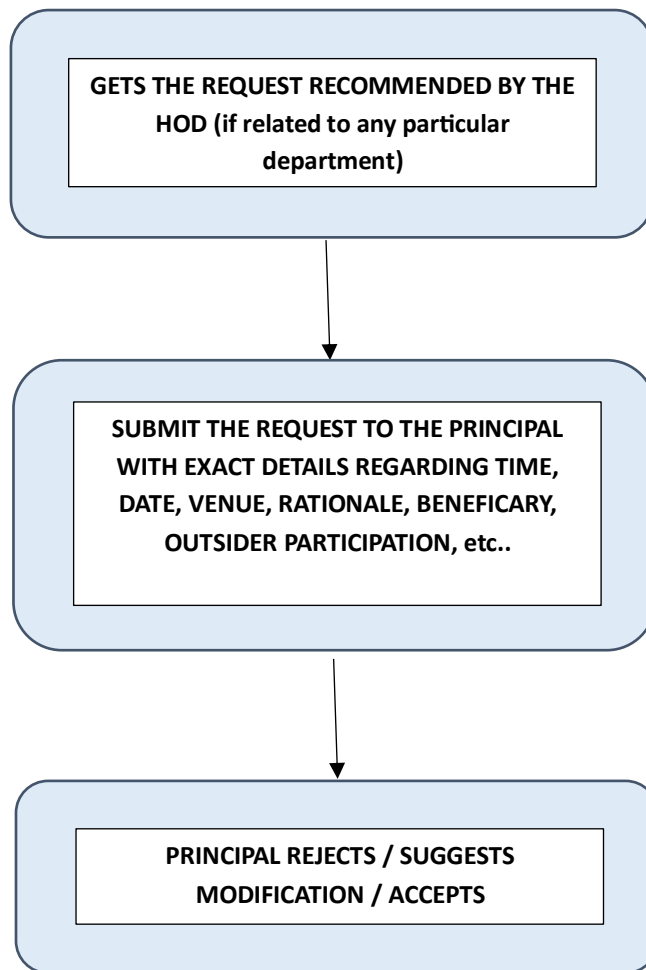

ST ANTONY'S COLLEGE PERUVANTHANAM

Standard Operating Procedures

STUDENTS LEAVE APPLICATION

TRANSFER CERTIFICATE

RAGGING

GRIEVANCE REDRESSAL

STUDENT PROGRAMMES

CONDONATION