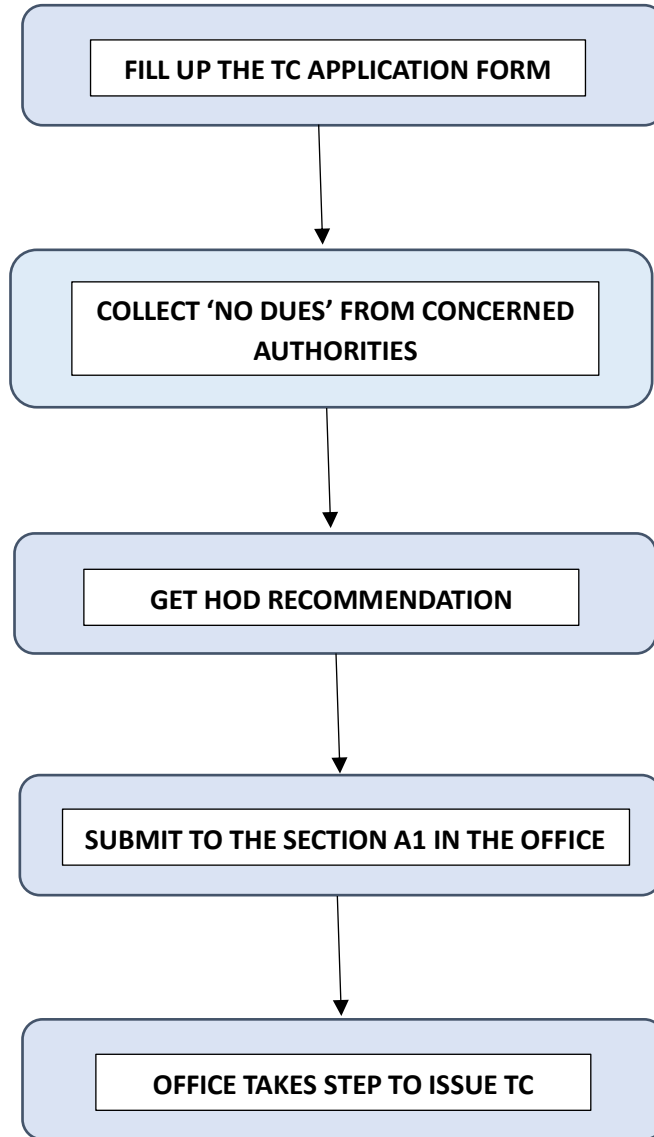

ST ANTONY'S COLLEGE PERUVANTHANAM

Standard Operating Procedures

STUDENTS LEAVE APPLICATION

TRANSFER CERTIFICATE

RAGGING

GRIEVANCE REDRESSAL

STUDENT PROGRAMMES

CONDONATION