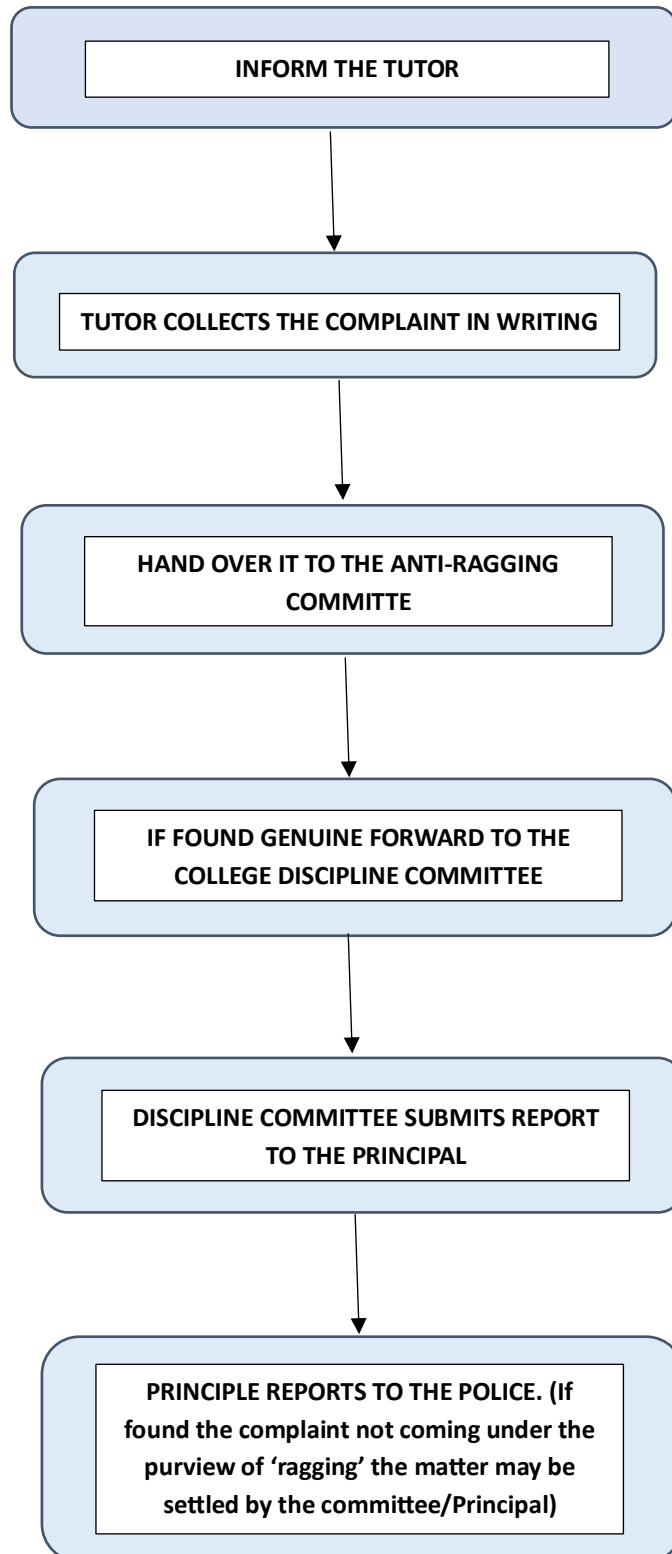

ST ANTONY'S COLLEGE PERUVANTHANAM

Standard Operating Procedures

STUDENTS LEAVE APPLICATION

TRANSFER CERTIFICATE

RAGGING

GRIEVANCE REDRESSAL

STUDENT PROGRAMMES

CONDONATION