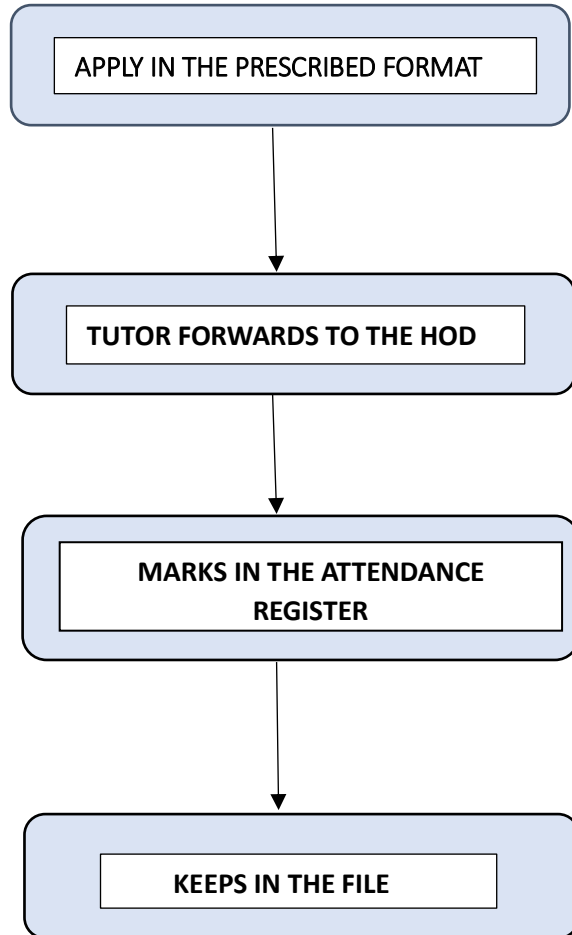

ST ANTONY'S COLLEGE PERUVANTHANAM

Standard Operating Procedures

STUDENTS LEAVE APPLICATION

TRANSFER CERTIFICATE

RAGGING

GRIEVANCE REDRESSAL

STUDENT PROGRAMMES

CONDONATION